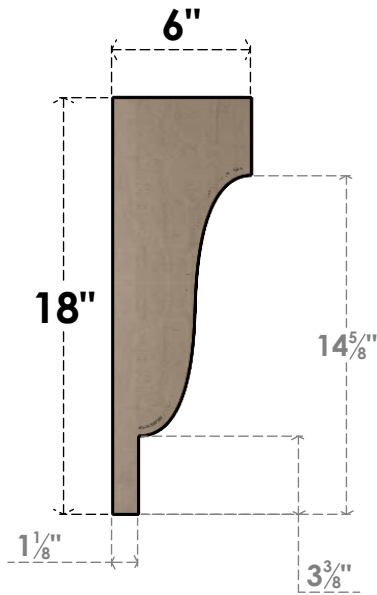

ITEM NUMBER: CORU03X06X18NEWRCPR

3"W X 6"D X 18"H SERIES 2 THIN NEWPORT ROUGH CEDAR TIMBERTHANE
FAUX WOOD CORBEL, PRIMED

SIDE PROFILE

FRONT PROFILE

ISOMETRIC

EKENA MILLWORK
2300 WEST MAIN ST.
CLARKSVILLE, TX 75426
TOLL FREE: 866-607-0453
WWW.EKENAMILLWORK.COM

NOTES

1. INSTALLATION TO BE COMPLETED IN ACCORDANCE WITH MANUFACTURER'S SPECIFICATIONS.
2. DRAWING MAY NOT BE TO SCALE
3. THIS DRAWING IS INTENDED FOR DESIGN AND PLANNING PURPOSES ONLY.
4. ALL INFORMATION CONTAINED HEREIN WAS CURRENT AT THE TIME OF DEVELOPMENT BUT MUST BE REVIEWED AND APPROVED BY THE PRODUCT MANUFACTURER TO BE CONSIDERED ACCURATE.
5. TIMBERTHANE ARCHITECTURAL PRODUCTS ARE MADE FROM HIGH DENSITY URETHANE AND COME FACTORY PRIMED