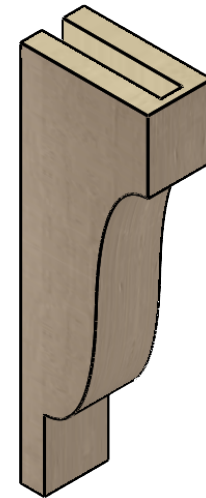

ITEM NUMBER: CORU03X06X18NEWRCPR

3"W X 6"D X 18"H SERIES 2 THIN NEWPORT ROUGH CEDAR TIMBERTHANE
FAUX WOOD CORBEL, PRIMED

SIDE PROFILE

FRONT PROFILE

ISOMETRIC

EKENA MILLWORK
2300 WEST MAIN ST.
CLARKSVILLE, TX 75426
TOLL FREE: 866-607-0453
WWW.EKENAMILLWORK.COM

NOTES

1. INSTALLATION TO BE COMPLETED IN ACCORDANCE WITH MANUFACTURER'S SPECIFICATIONS.
2. DRAWING MAY NOT BE TO SCALE
3. THIS DRAWING IS INTENDED FOR DESIGN AND PLANNING PURPOSES ONLY.
4. ALL INFORMATION CONTAINED HEREIN WAS CURRENT AT THE TIME OF DEVELOPMENT BUT MUST BE REVIEWED AND APPROVED BY THE PRODUCT MANUFACTURER TO BE CONSIDERED ACCURATE.
5. TIMBERTHANE ARCHITECTURAL PRODUCTS ARE MADE FROM HIGH DENSITY URETHANE AND COME FACTORY PRIMED