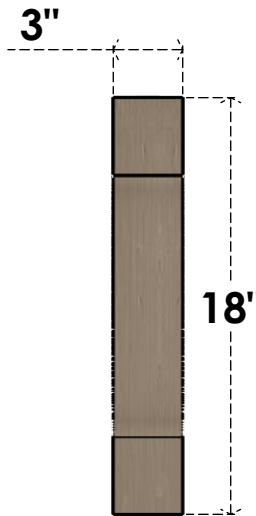

ITEM NUMBER: CORU03X06X18NEWRCPR

3"W X 6"D X 18"H SERIES 2 THIN NEWPORT ROUGH CEDAR TIMBERTHANE
FAUX WOOD CORBEL, PRIMED

SIDE PROFILE

FRONT PROFILE

ISOMETRIC

EKENA MILLWORK
2300 WEST MAIN ST.
CLARKSVILLE, TX 75426
TOLL FREE: 866-607-0453
WWW.EKENAMILLWORK.COM

NOTES

1. INSTALLATION TO BE COMPLETED IN ACCORDANCE WITH MANUFACTURER'S SPECIFICATIONS.
2. DRAWING MAY NOT BE TO SCALE
3. THIS DRAWING IS INTENDED FOR DESIGN AND PLANNING PURPOSES ONLY.
4. ALL INFORMATION CONTAINED HEREIN WAS CURRENT AT THE TIME OF DEVELOPMENT BUT MUST BE REVIEWED AND APPROVED BY THE PRODUCT MANUFACTURER TO BE CONSIDERED ACCURATE.
5. TIMBERTHANE ARCHITECTURAL PRODUCTS ARE MADE FROM HIGH DENSITY URETHANE AND COME FACTORY PRIMED